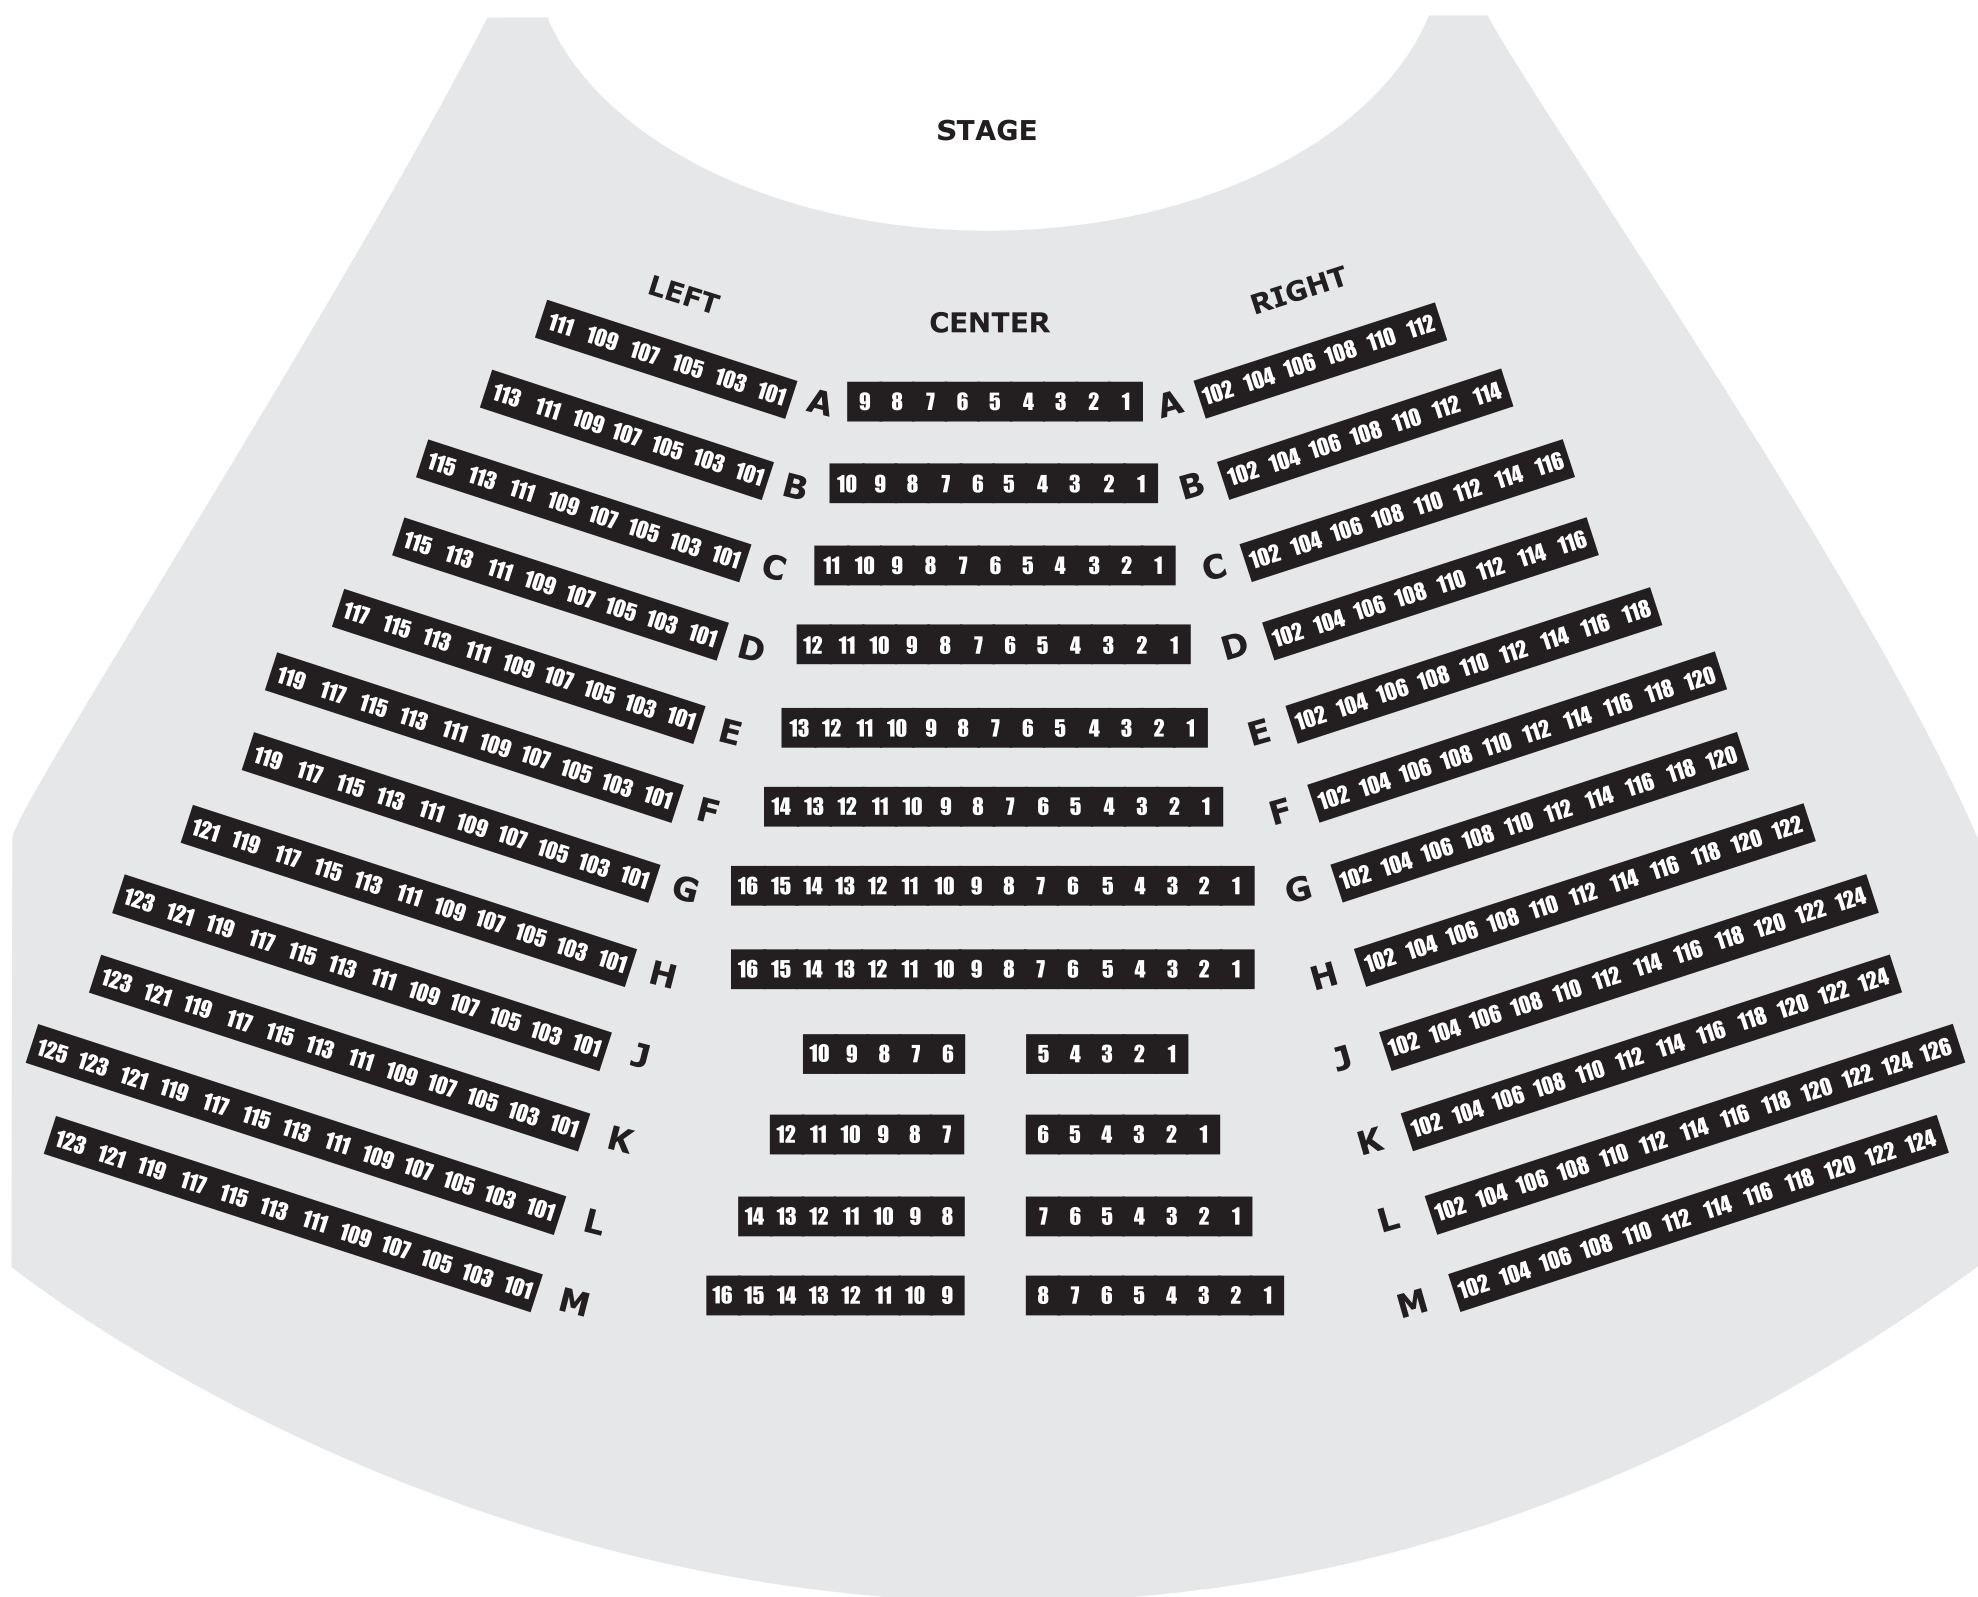

DELAWARE THEATRE COMPANY

PRICING

Wednesday Matinee, Wednesday and Thursday Preview	\$35
Wednesday, Thursday and Friday Evening Saturday and Sunday Matinee	\$43
Saturday Evening	\$49
Full-time Student (any performance, with I.D.)	\$15